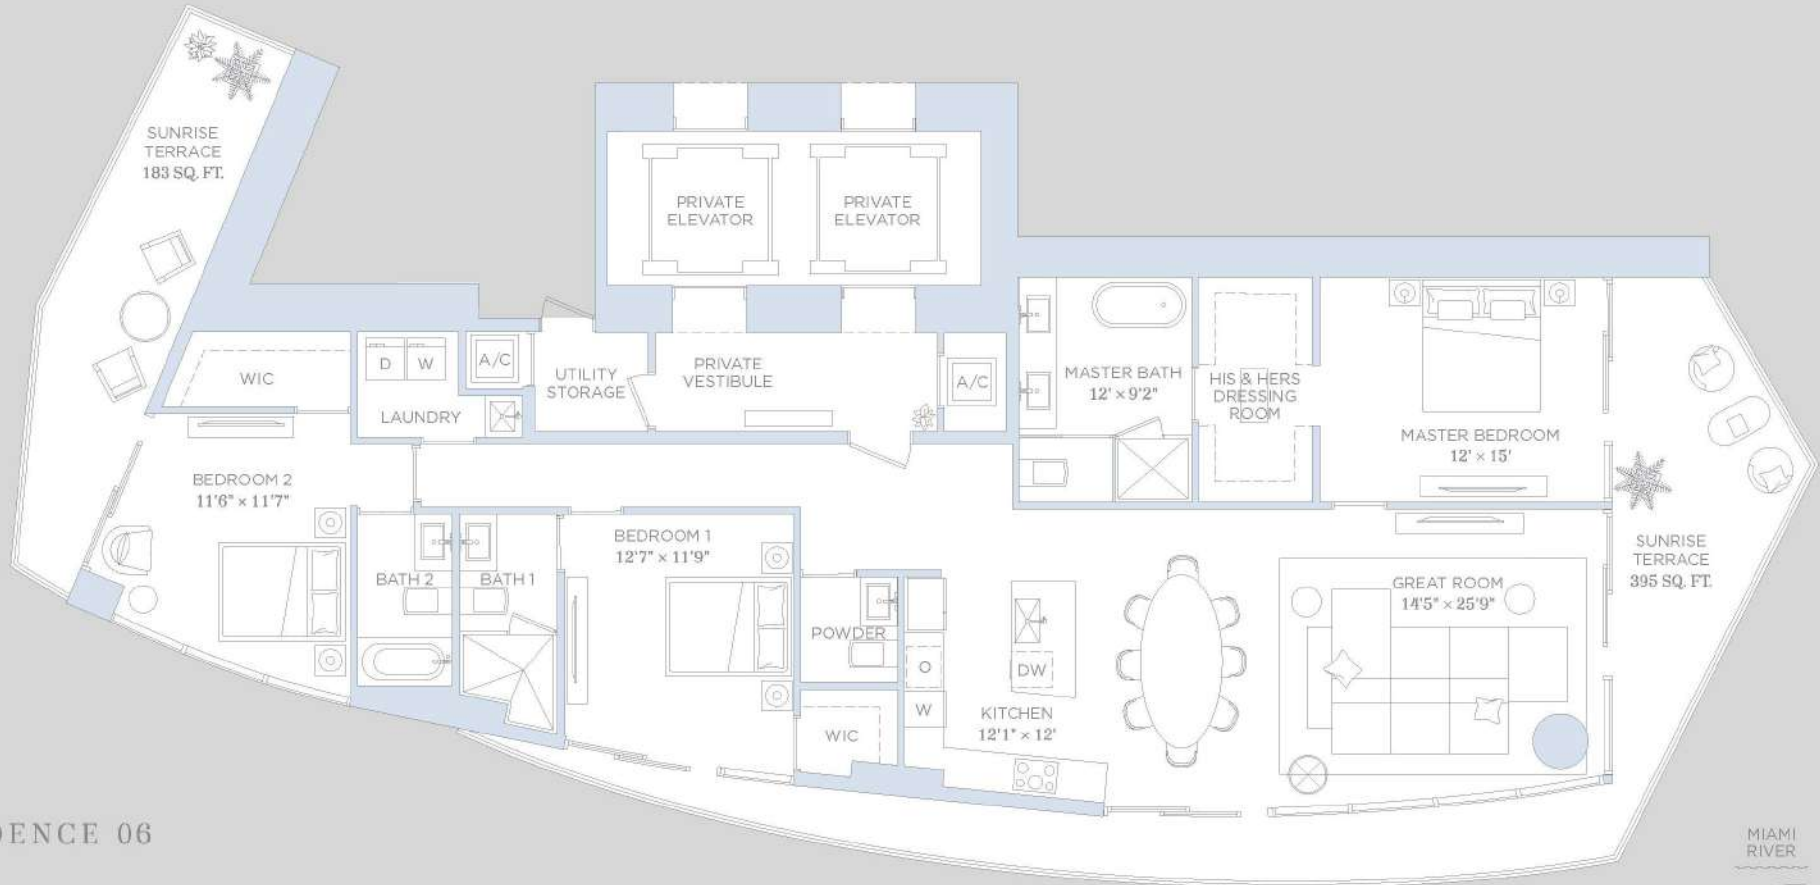

RESIDENCE 06

3 BEDROOMS 3.5 BATHROOMS

A/C INTERIOR AREA:	2,098 SQ.FT.	194.91 SQ.M.
TERRACE AREA:	578 SQ.FT.	53.89 SQ.M.
TOTAL RESIDENCE:	2,676 SQ.FT.	248.80 SQ.M.