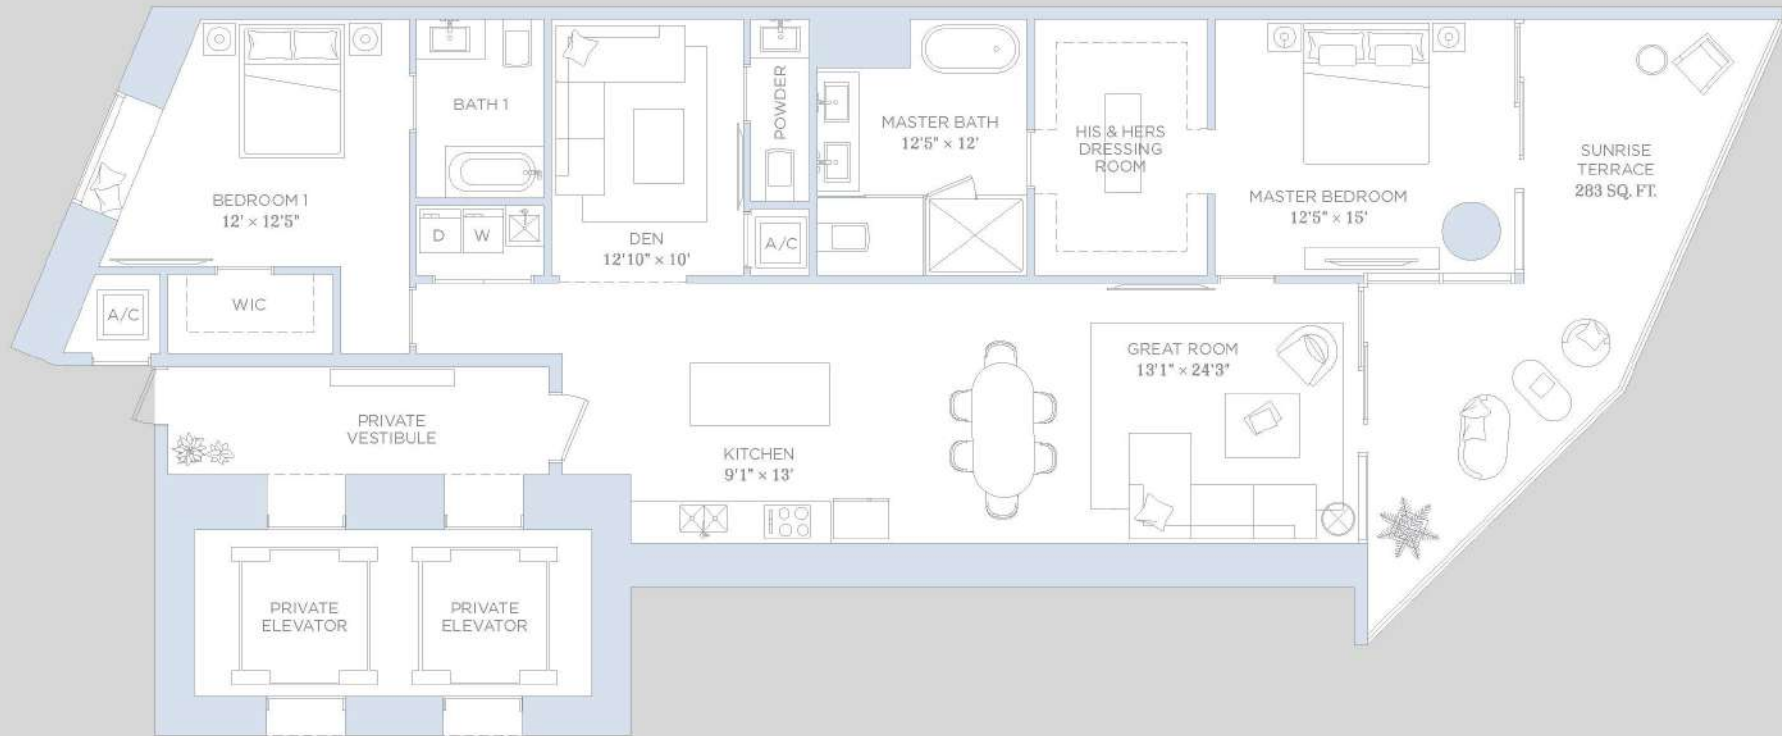

Baccarat
RESIDENCES
BRICKELL, MIAMI

RESIDENCE 01

4 BEDROOMS 4.5 BATHROOMS

A/C INTERIOR AREA:	3,070 SQ.FT.	285.21 SQ.M.
TERRACE AREA:	618 SQ.FT.	57.41 SQ.M.
TOTAL RESIDENCE:	3,688 SQ.FT.	342.62 SQ.M.

RESIDENCE 02

2 BEDROOMS 3 BATHROOMS & DEN

A/C INTERIOR AREA:	1,935 SQ. FT.	179.76 SQ. M.
TERRACE AREA:	268 SQ. FT.	24.89 SQ. M.
TOTAL RESIDENCE:	2,203 SQ. FT.	204.66 SQ. M.

RESIDENCE 03

2 BEDROOMS 2.5 BATHROOMS

A/C INTERIOR AREA:	1906 SQ.FT.	177.07 SQ.M.
TERRACE AREA:	283 SQ.FT.	26.29 SQ.M.
TOTAL RESIDENCE:	2,189 SQ.FT.	203.36 SQ.M.

RESIDENCE 04

2 BEDROOMS 3 BATHROOMS & DEN

A/C INTERIOR AREA:	1817 SQ. FT.	168.80 SQ. M.
TERRACE AREA:	268 SQ. FT.	24.89 SQ. M.
TOTAL RESIDENCE:	2,085 SQ. FT.	193.70 SQ. M.

RESIDENCE 05

1 BEDROOMS 2 BATHROOMS & DEN

Baccarat
RESIDENCES
BRICKELL, MIAMI

PENTHOUSE 01

70TH TO 71ST LEVELS

4 BEDROOMS / 5.5 BATHROOMS
FAMILY ROOM / LIBRARY / DEN / MAID'S ROOM

A/C INTERIOR AREA:	5,042 SQ.FT.	468.42 SQ.M.
TERRACE AREA:	896 SQ.FT.	83.24 SQ.M.
TOTAL RESIDENCE:	5,938 SQ.FT.	551.65 SQ.M.