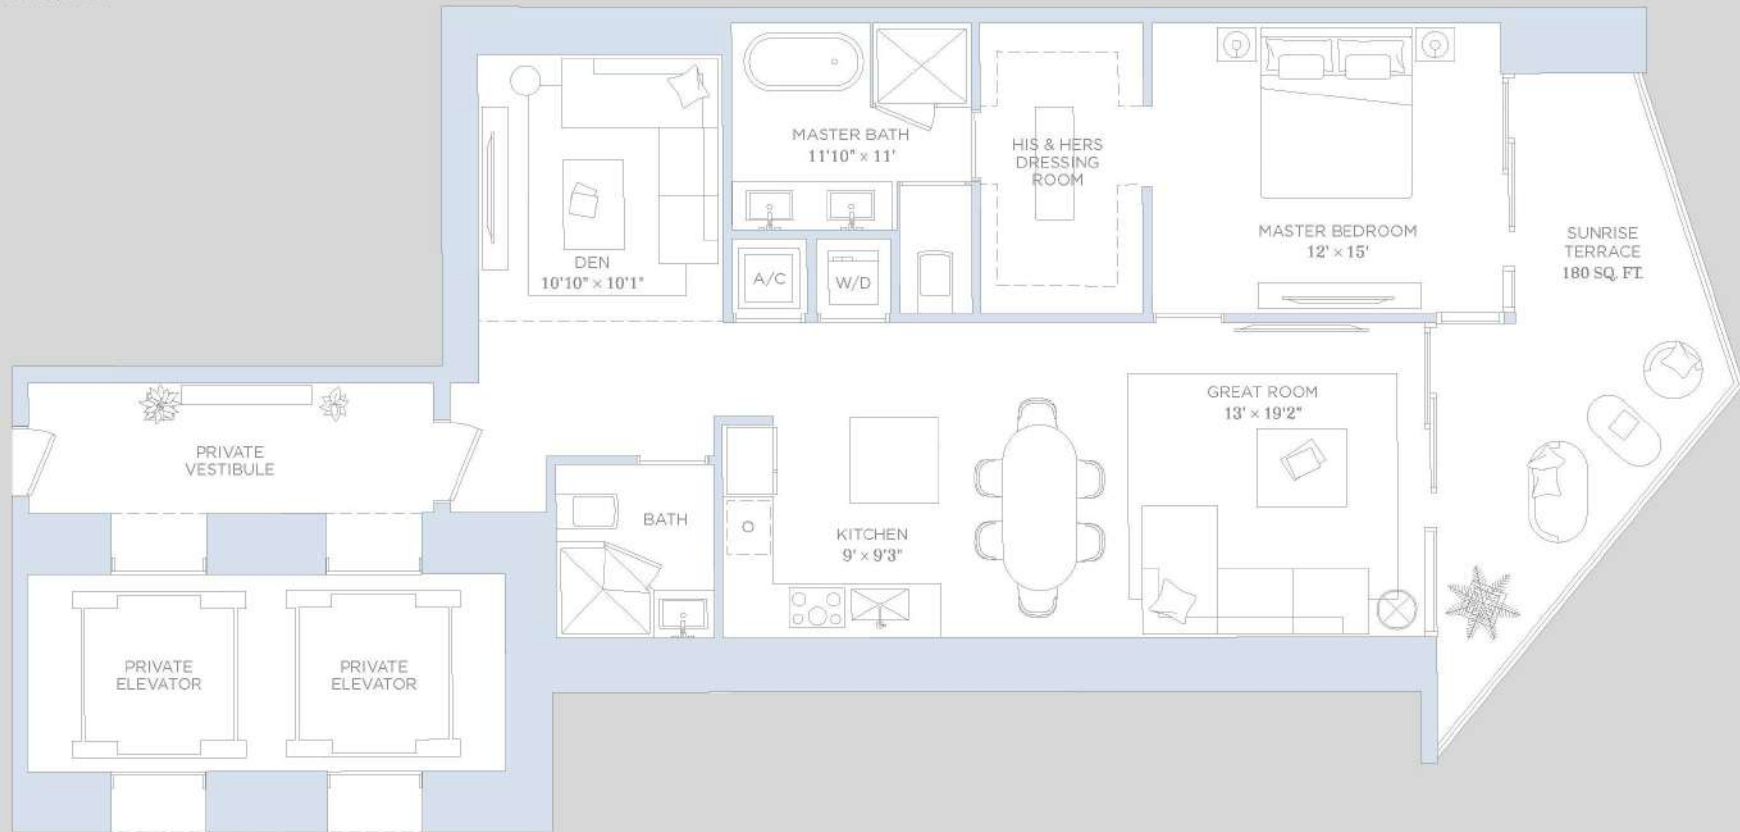

Baccarat
RESIDENCES
BRICKELL, MIAMI

RESIDENCE 01

4 BEDROOMS 4.5 BATHROOMS

A/C INTERIOR AREA:	3,070 SQ.FT.	285.21 SQ.M.
TERRACE AREA:	618 SQ.FT.	57.41 SQ.M.
TOTAL RESIDENCE:	3,688 SQ.FT.	342.62 SQ.M.

RESIDENCE 02

RESIDENCE 04

2 BEDROOMS 3 BATHROOMS & DEN

A/C INTERIOR AREA:	1817 SQ. FT.	168.80 SQ. M.
TERRACE AREA:	268 SQ. FT.	24.89 SQ. M.
TOTAL RESIDENCE:	2,085 SQ. FT.	193.70 SQ. M.

RESIDENCE 05

1 BEDROOMS 2 BATHROOMS & DEN

Baccarat
RESIDENCES
BRICKELL, MIAMI

PENTHOUSE 01

70TH TO 71ST LEVELS

4 BEDROOMS / 5.5 BATHROOMS
FAMILY ROOM / LIBRARY / DEN / MAID'S ROOM

A/C INTERIOR AREA:	5,042 SQ.FT.	468.42 SQ.M.
TERRACE AREA:	896 SQ.FT.	83.24 SQ.M.
TOTAL RESIDENCE:	5,938 SQ.FT.	551.65 SQ.M.