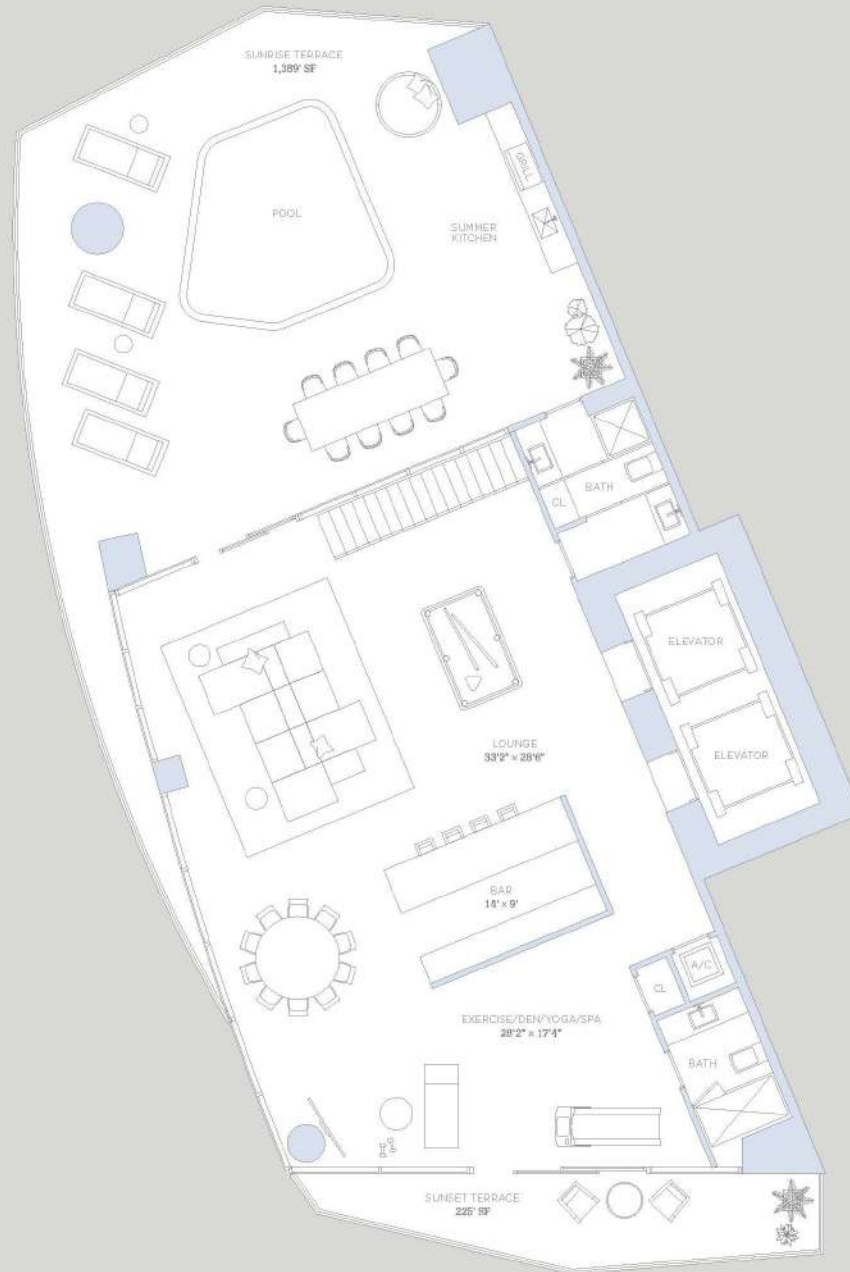

Baccarat
RESIDENCES
BRICKELL, MIAMI

PENTHOUSE 03

70TH TO 71ST LEVELS

3 BEDROOMS / 4.5 BATHROOMS
DEN / MAID'S ROOM

A/C INTERIOR AREA:	3,522 SQ.FT.	327.20 SQ.M.
TERRACE AREA:	758 SQ.FT.	70.42 SQ.M.
TOTAL RESIDENCE:	4,280 SQ.FT.	397.62 SQ.M.

UPPER PENTHOUSE 1

72ND TO 73RD LEVELS
MAIN LEVEL

5 BEDROOMS / 9.5 BATHROOMS
FAMILY ROOM / THEATER / DEN / MAID'S ROOM
BILLIARD'S / BAR LOUNGE / EXERCISE ROOM
ROOF TERRACE WITH POOL & SUMMER KITCHEN

A/C INTERIOR AREA:	9,074 SQ.FT.	844 SQ.M.
TERRACE AREA:	2,787 SQ.FT.	258.92 SQ.M.
TOTAL RESIDENCE:	11,861 SQ.FT.	1,101.92 SQ.M.

Baccarat
RESIDENCES
BRICKELL, MIAMI

UPPER PENTHOUSE 1
73RD LEVEL
UPPER LEVEL

UPPER PENTHOUSE 2
73RD LEVEL
UPPER LEVEL

Baccarat
RESIDENCES
BRICKELL, MIAMI

UPPER PENTHOUSE 2

72ND TO 73RD LEVELS
MAIN LEVEL

3 BEDROOMS / 7.5 BATHROOMS
LIBRARY / BILLIARDS / FAMILY ROOM MAID'S ROOM / BAR
LOUNGE / ROOF TERRACE WITH POOL & SUMMER KITCHEN