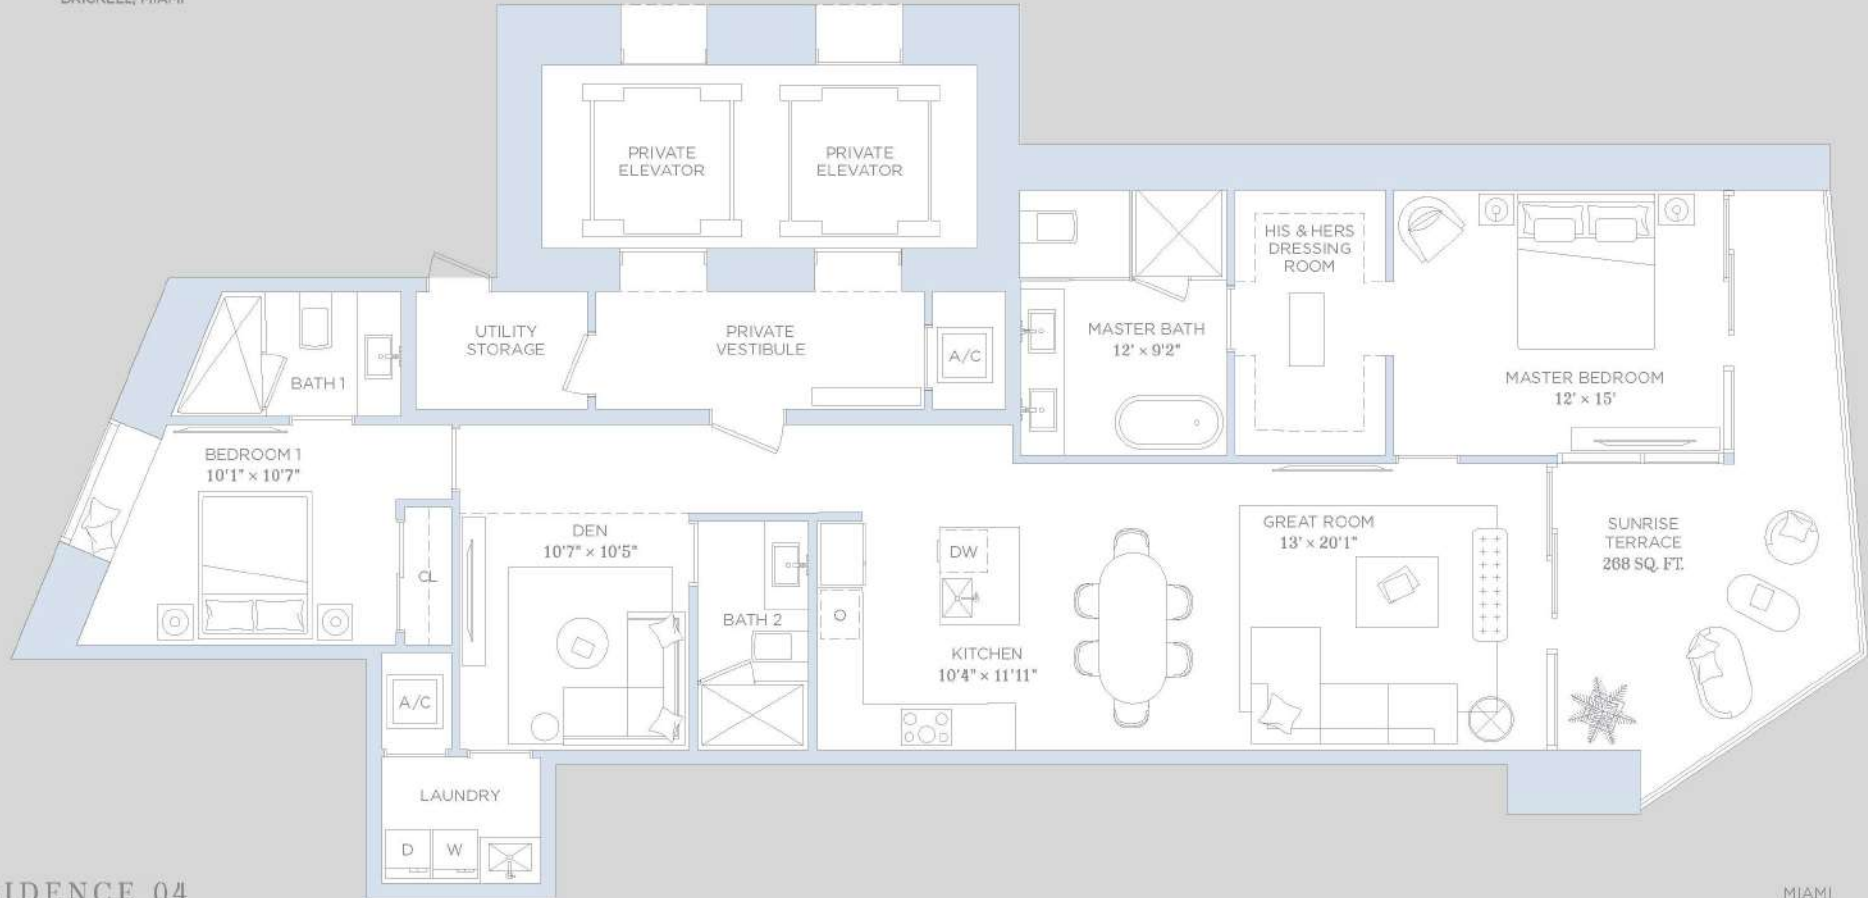

Baccarat
RESIDENCES
BRICKELL, MIAMI

RESIDENCE 01

4 BEDROOMS 4.5 BATHROOMS

A/C INTERIOR AREA:	3,070 SQ.FT.	285.21 SQ.M.
TERRACE AREA:	618 SQ.FT.	57.41 SQ.M.
TOTAL RESIDENCE:	3,688 SQ.FT.	342.62 SQ.M.

RESIDENCE 02

2 BEDROOMS 3 BATHROOMS & DEN

A/C INTERIOR AREA:	1,935 SQ. FT.	179.76 SQ. M.
TERRACE AREA:	268 SQ. FT.	24.89 SQ. M.
TOTAL RESIDENCE:	2,203 SQ. FT.	204.66 SQ. M.

RESIDENCE 03

2 BEDROOMS 2.5 BATHROOMS

A/C INTERIOR AREA:	1906 SQ.FT.	177.07 SQ.M.
TERRACE AREA:	283 SQ.FT.	26.29 SQ.M.
TOTAL RESIDENCE:	2,189 SQ.FT.	203.36 SQ.M.

RESIDENCE 04

2 BEDROOMS 3 BATHROOMS & DEN

A/C INTERIOR AREA:	1817 SQ. FT.	168.80 SQ. M.
TERRACE AREA:	268 SQ. FT.	24.89 SQ. M.
TOTAL RESIDENCE:	2,085 SQ. FT.	193.70 SQ. M.

RESIDENCE 05

1 BEDROOMS 2 BATHROOMS & DEN

Baccarat
RESIDENCES
BRICKELL, MIAMI

PENTHOUSE 01

70TH TO 71ST LEVELS

4 BEDROOMS / 5.5 BATHROOMS
FAMILY ROOM / LIBRARY / DEN / MAID'S ROOM

A/C INTERIOR AREA:	5,042 SQ.FT.	468.42 SQ.M.
TERRACE AREA:	896 SQ.FT.	83.24 SQ.M.
TOTAL RESIDENCE:	5,938 SQ.FT.	551.65 SQ.M.