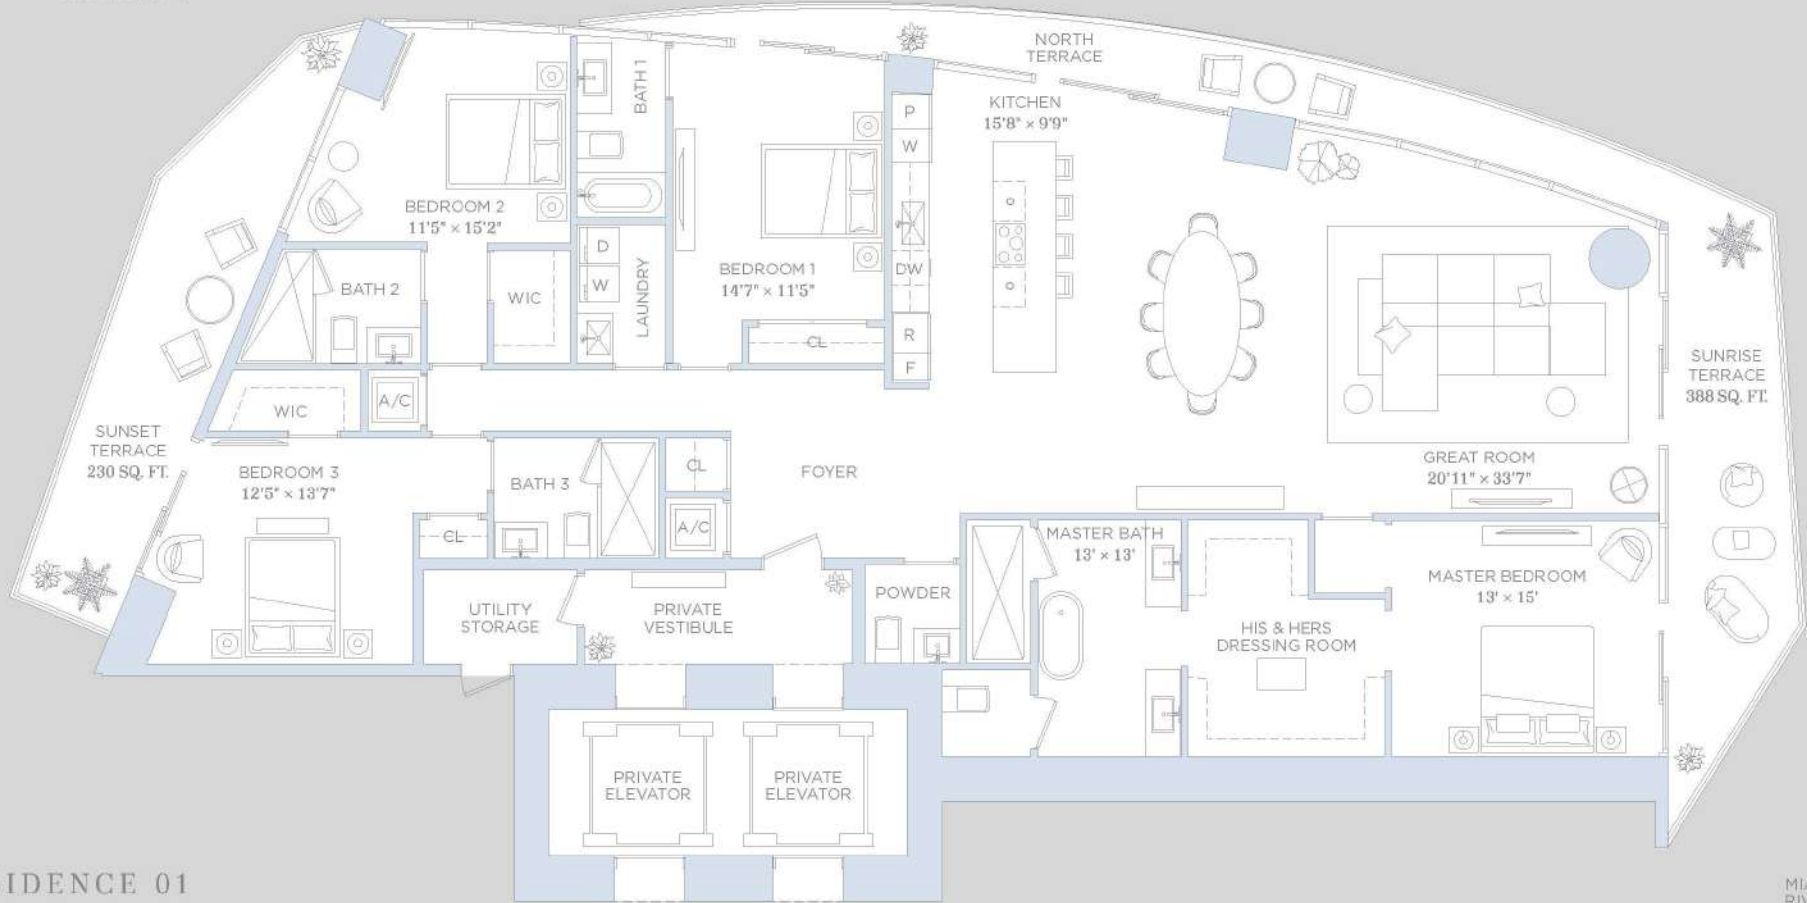

Baccarat
RESIDENCES
BRICKELL, MIAMI

RESIDENCE 01

4 BEDROOMS 4.5 BATHROOMS

A/C INTERIOR AREA:	3,070 SQ.FT.	285.21 SQ.M.
TERRACE AREA:	618 SQ.FT.	57.41 SQ.M.
TOTAL RESIDENCE:	3,688 SQ.FT.	342.62 SQ.M.

RESIDENCE 02

2 BEDROOMS 3 BATHROOMS & DEN

A/C INTERIOR AREA:	1,935 SQ. FT.	179.76 SQ. M.
TERRACE AREA:	268 SQ. FT.	24.89 SQ. M.
TOTAL RESIDENCE:	2,203 SQ. FT.	204.66 SQ. M.

RESIDENCE 03

2 BEDROOMS 2.5 BATHROOMS

A/C INTERIOR AREA:	1906 SQ.FT.	177.07 SQ.M.
TERRACE AREA:	283 SQ.FT.	26.29 SQ.M.
TOTAL RESIDENCE:	2,189 SQ.FT.	203.36 SQ.M.

RESIDENCE 04

2 BEDROOMS 3 BATHROOMS & DEN

A/C INTERIOR AREA:	1817 SQ. FT.	168.80 SQ. M.
TERRACE AREA:	268 SQ. FT.	24.89 SQ. M.
TOTAL RESIDENCE:	2,085 SQ. FT.	193.70 SQ. M.

RESIDENCE 05

1 BEDROOMS 2 BATHROOMS & DEN