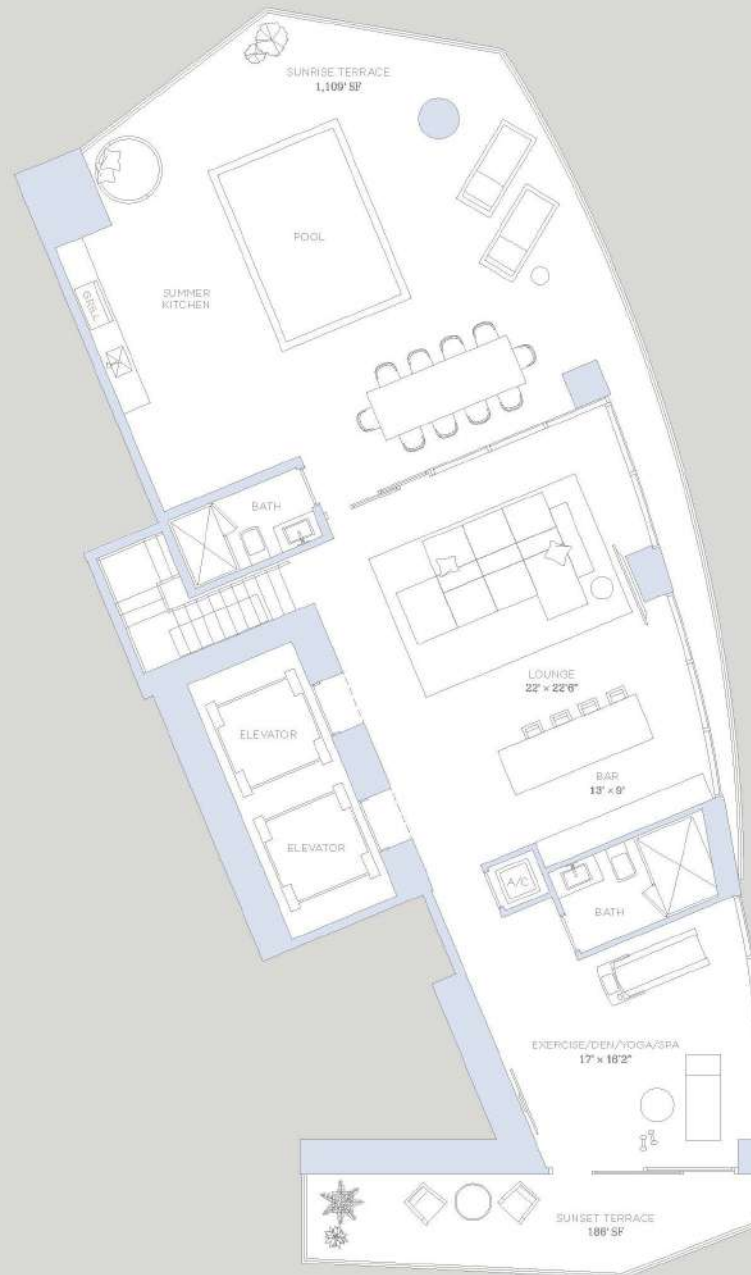

Baccarat
RESIDENCES
BRICKELL, MIAMI

PENTHOUSE 02

70TH TO 71ST LEVELS

3 BEDROOMS / 4.5 BATHROOMS
FAMILY ROOM / LIBRARY / DEN / MAID'S ROOM

A/C INTERIOR AREA:	3,665 SQ.FT.	340.49 SQ.M.
TERRACE AREA:	566 SQ.FT.	52.58 SQ.M.
TOTAL RESIDENCE:	4,231 SQ.FT.	393.07 SQ.M.

Baccarat
RESIDENCES
BRICKELL, MIAMI

PENTHOUSE 03

70TH TO 71ST LEVELS

3 BEDROOMS / 4.5 BATHROOMS
DEN / MAID'S ROOM

A/C INTERIOR AREA:	3,522 SQ.FT.	327.20 SQ.M.
TERRACE AREA:	758 SQ.FT.	70.42 SQ.M.
TOTAL RESIDENCE:	4,280 SQ.FT.	397.62 SQ.M.

UPPER PENTHOUSE 1

72ND TO 73RD LEVELS
MAIN LEVEL

5 BEDROOMS / 9.5 BATHROOMS
FAMILY ROOM / THEATER / DEN / MAID'S ROOM
BILLIARD'S / BAR LOUNGE / EXERCISE ROOM
ROOF TERRACE WITH POOL & SUMMER KITCHEN

A/C INTERIOR AREA:	9,074 SQ.FT.	844 SQ.M.
TERRACE AREA:	2,787 SQ.FT.	258.92 SQ.M.
TOTAL RESIDENCE:	11,861 SQ.FT.	1,101.92 SQ.M.

Baccarat
RESIDENCES
BRICKELL, MIAMI

UPPER PENTHOUSE 1
73RD LEVEL
UPPER LEVEL

UPPER PENTHOUSE 2
73RD LEVEL
UPPER LEVEL

Baccarat
RESIDENCES
BRICKELL, MIAMI

UPPER PENTHOUSE 2

72ND TO 73RD LEVELS
MAIN LEVEL

3 BEDROOMS / 7.5 BATHROOMS
LIBRARY / BILLIARDS / FAMILY ROOM MAID'S ROOM / BAR
LOUNGE / ROOF TERRACE WITH POOL & SUMMER KITCHEN