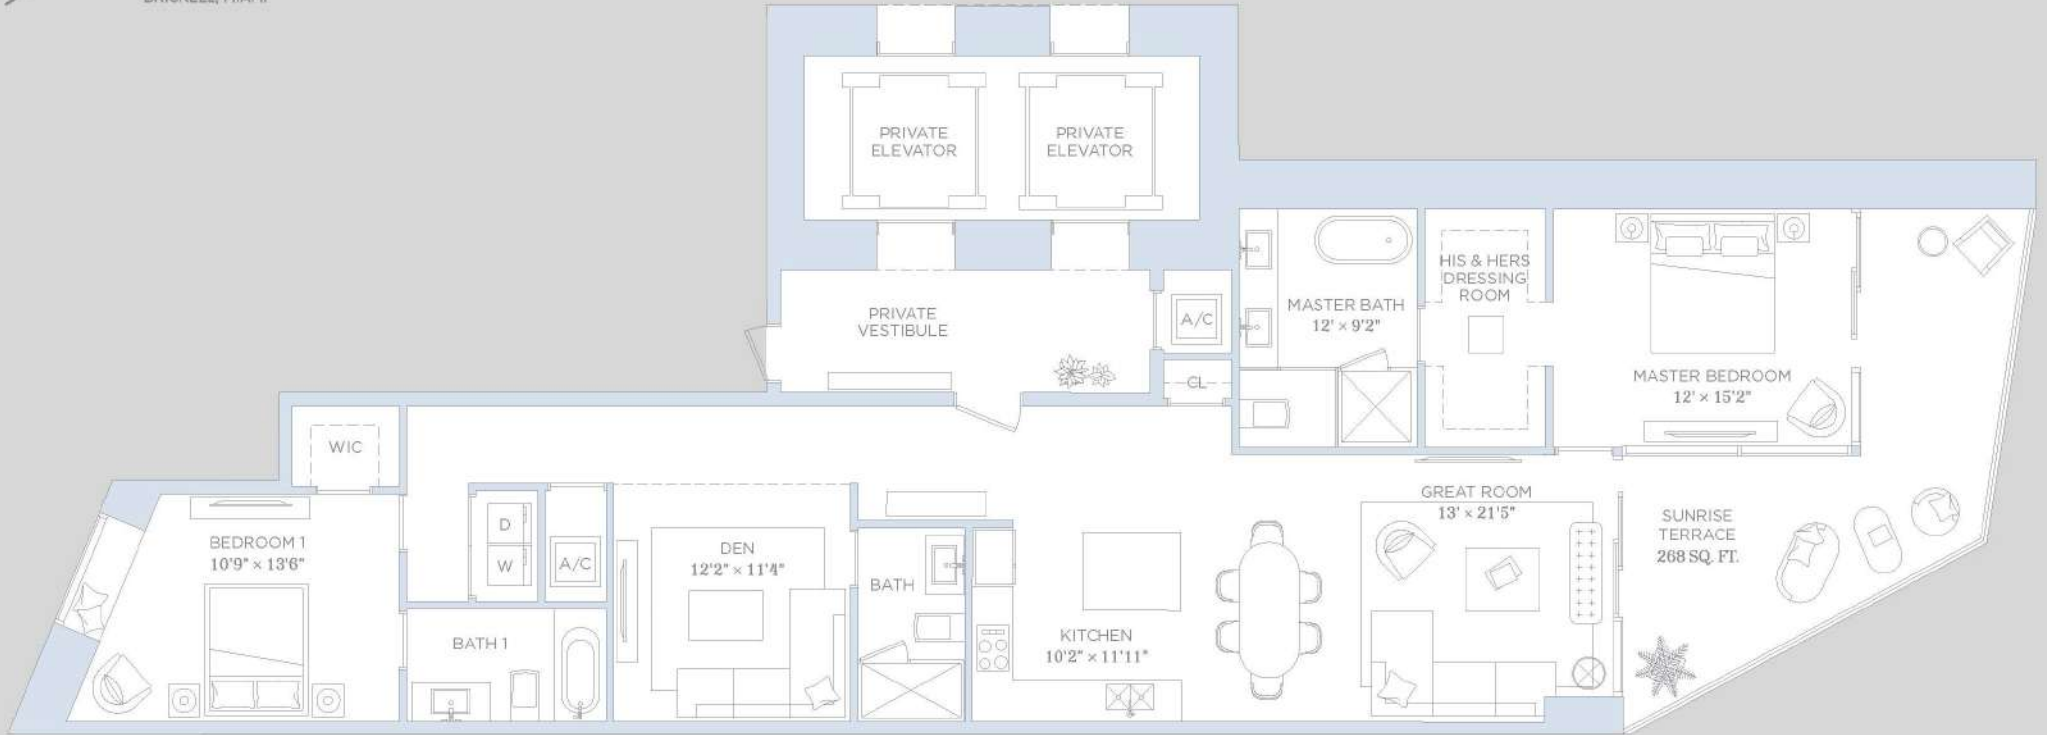

Baccarat
RESIDENCES
BRICKELL, MIAMI

RESIDENCE 01

4 BEDROOMS 4.5 BATHROOMS

A/C INTERIOR AREA:	3,070 SQ.FT.	285.21 SQ.M.
TERRACE AREA:	618 SQ.FT.	57.41 SQ.M.
TOTAL RESIDENCE:	3,688 SQ.FT.	342.62 SQ.M.

RESIDENCE 02

RESIDENCE 04

2 BEDROOMS 3 BATHROOMS & DEN

A/C INTERIOR AREA:	1817 SQ. FT.	168.80 SQ. M.
TERRACE AREA:	268 SQ. FT.	24.89 SQ. M.
TOTAL RESIDENCE:	2,085 SQ. FT.	193.70 SQ. M.

RESIDENCE 05

1 BEDROOMS 2 BATHROOMS & DEN

Baccarat
RESIDENCES
BRICKELL, MIAMI

PENTHOUSE 01

70TH TO 71ST LEVELS

4 BEDROOMS / 5.5 BATHROOMS
FAMILY ROOM / LIBRARY / DEN / MAID'S ROOM

A/C INTERIOR AREA:	5,042 SQ.FT.	468.42 SQ.M.
TERRACE AREA:	896 SQ.FT.	83.24 SQ.M.
TOTAL RESIDENCE:	5,938 SQ.FT.	551.65 SQ.M.